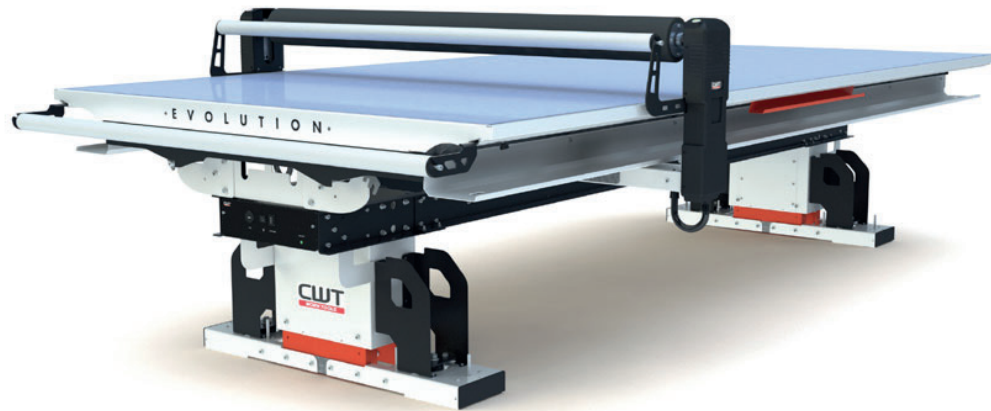

Evo Light

ERGONOMIC LIGHT TABLE WITH
 EDGE TO EDGE ILLUMINATION

See cwtworktools.com for complete model program and accessories.

EVO LIGHT

Turns the worktable into an ergonomic light table with integrated illumination. The new light table with side lit LED technology ensure edge to edge illumination. Meaning you have illumination where you need it for an optimized working position.

FACTS

ILLUMINATION	LED
LIGHT SETTING	50% / 100%
POWER SUPPLY	230V/50Hz (10A) 120V/60Hz (15A)

FEATURES

SIDE LIT LED TECHNOLOGY	Yes
EDGE TO EDGE ILLUMINATION	Yes

ITEM

CWT 1730 EVO LIGHT
CWT 1737 EVO LIGHT
CWT 1748 EVO LIGHT